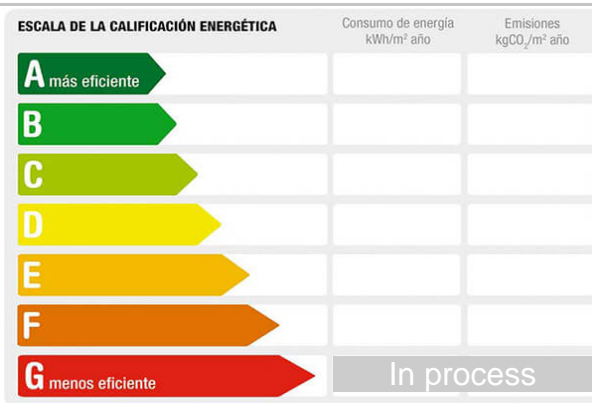

Reference: **1072-PK DARDANELS 21**
Property type: Garage
Sale/rent: For sale
Price: **7.500 €**
Condition: With ceiling

Town: Mollerussa
Province: Lleida
Postal code: 25230
Zone: MOSSOS

Sqm built: 10 Outward/Inward: inward