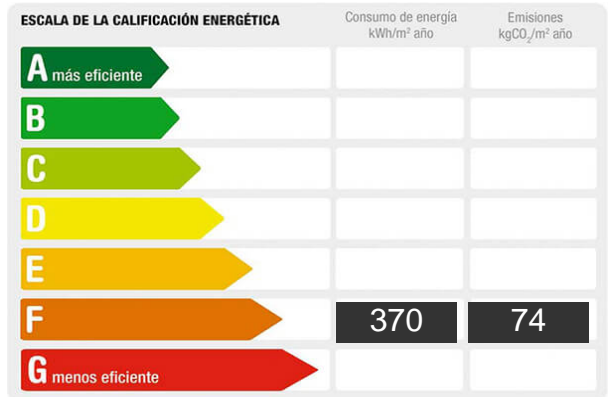

Reference: 1107-MOLI282^o
Property type: Apartment
Sale/rent: For sale
Price: 40.000 €
Condition: Good condition

Town: Mollerussa
Province: Lleida
Postal code: 25230
Zone: CENTRE

Sqm built: 114 **Floor:** stoneware **Living area:** 91
Sqm terrace: 5 **Terraces:** 1 **Bedrooms:** 3
Orientation: south **Bathrooms:** 1 **Outward/Inward:** outward