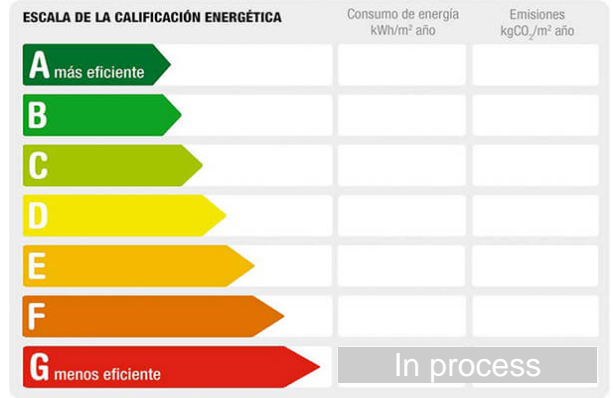

Sqm built: 12   **Living area:** 12   **Outward/Inward:** inward

Description:

GARAJE DE 12 M2, EN PLANTA BAJA DEL EDIFICIO.