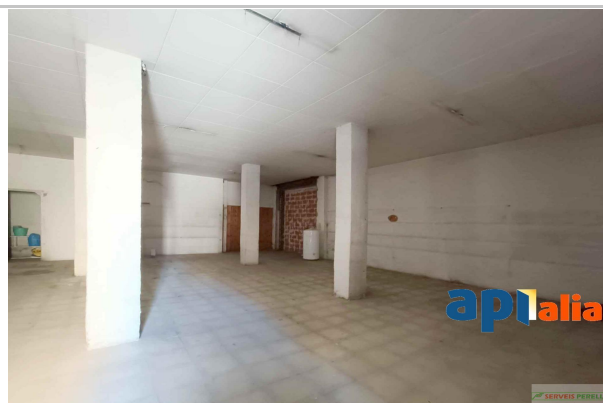

Reference: **G-SPL-25-5-06589**

Property type: Commercial

Sale/rent: For sale

Price: **169.500 €**

Condition:

Address: ESTUDIANTS

Town: Lleida

Province: Lleida

Postal code: 25002

Zone: Instituts - Templers