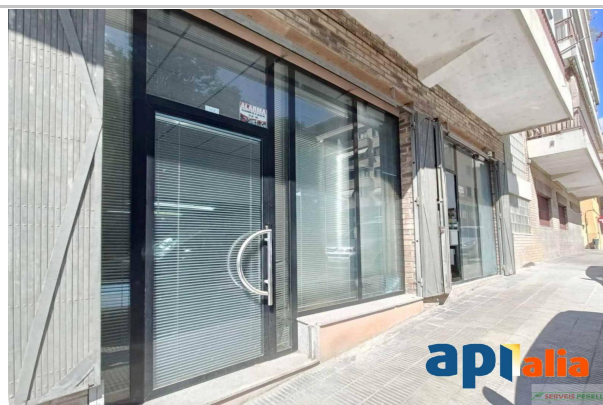

Reference: **G-SPL-25-5-06519**

Property type: Commercial

Sale/rent: For sale

Price: **155.800 €**

Condition:

Address: ISAAC ALBENIZ

Town: Lleida

Province: Lleida