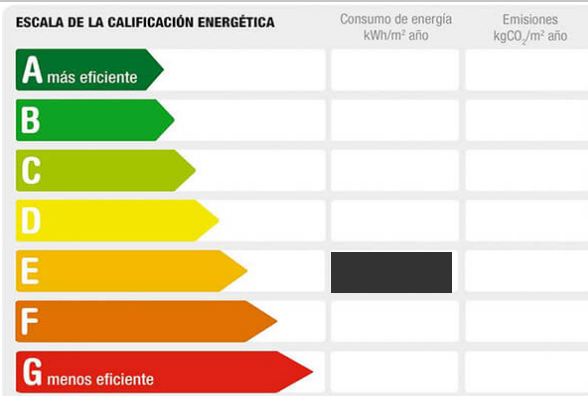

sqm built:	50
living area:	0
plot sq.meters:	0
sqm terrace:	0
stays:	0
bathrooms:	0
toilets:	1
cupboards:	0

elevator:	no
swimming pool:	no
garages:	0
terraces:	0
storage room:	no
garden:	no
courtyard:	no
furnished:	no

floor:
air conditioner:
hot water:
fuel:
orientation:
antiquity:
outward/inward:
community fees/month: 0

description:

Local for sale to assemble office. It is a ground floor with a sink. Located in busy commercial street of Mollerussa.